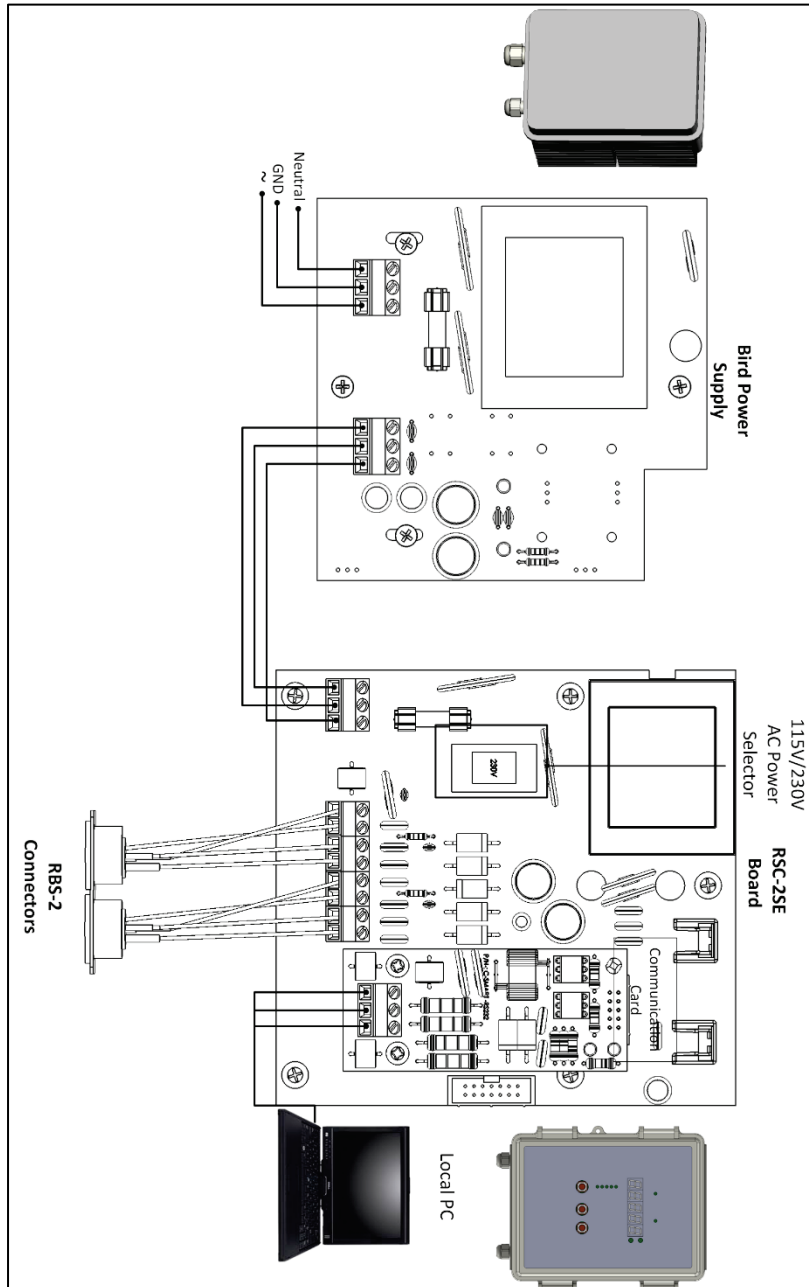

RBS-2 / RBS-2-50M

RBS-2 supports the RSC-2 Scale Center.

PN: 110263

Ag/MIS/ImEn-2719-04/19 Rev 1.0

RBS-2 / RBS-2-50M

RBS-2 supports the RSC-2 Scale Center.

PN: 110263

Ag/MIS/ImEn-2719-04/19 Rev 1.0