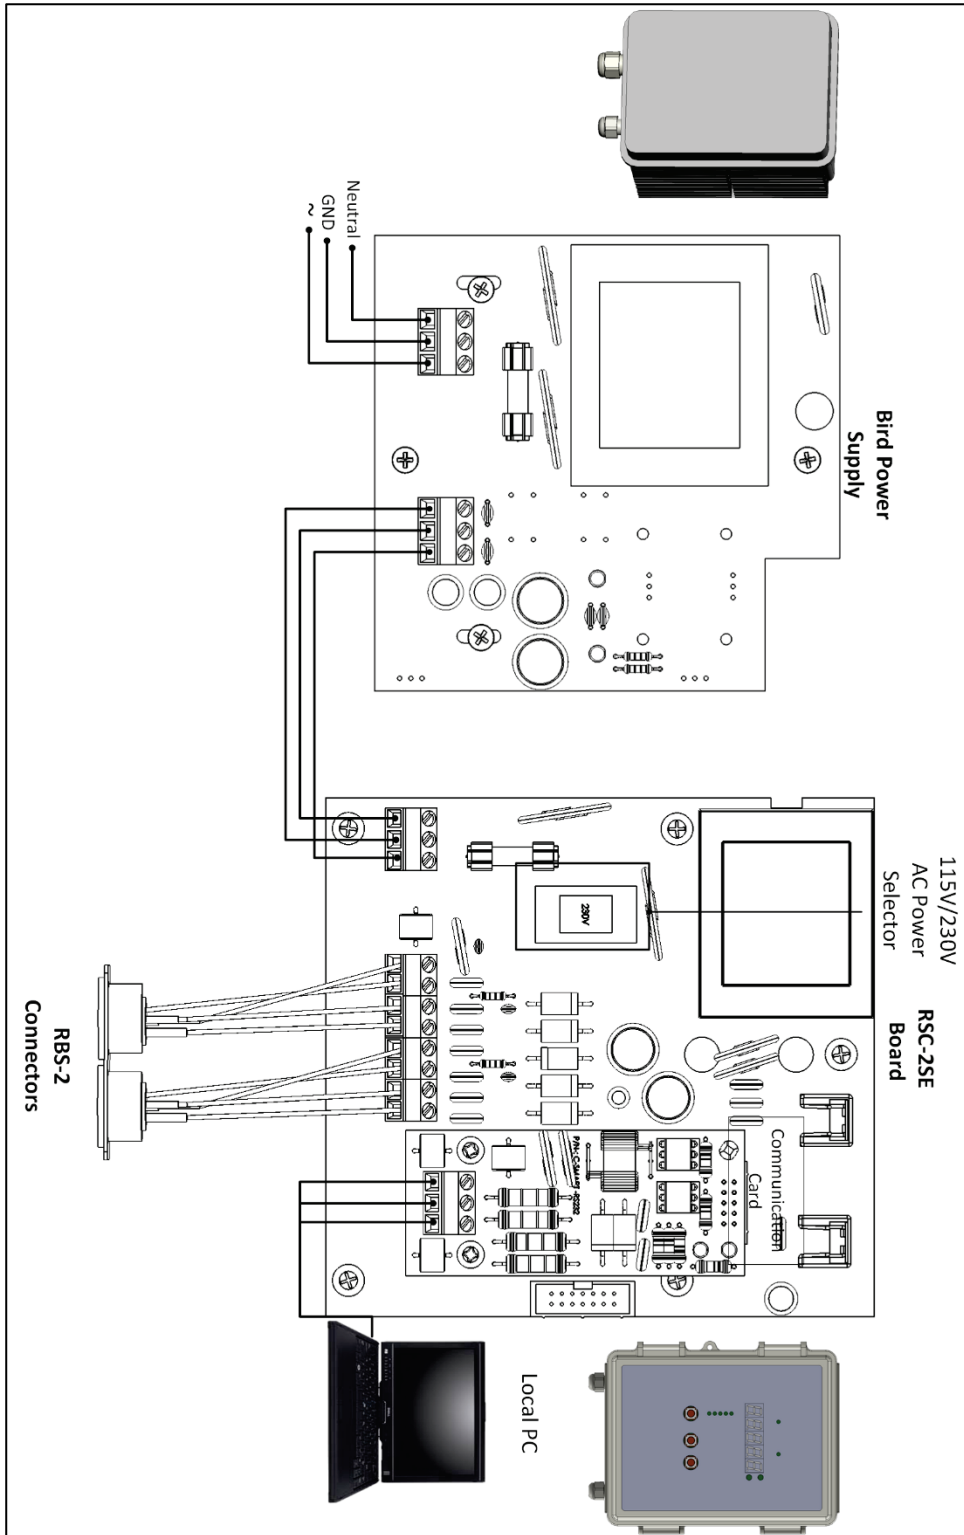

RBS-2 / RBS-2-50M

RBS-2 supports the RSC-2 Scale Center.

PN: 110263

Ag/MIS/ImEn-2719-04/19 Rev 1.0

RBS-2 / RBS-2-50M

RBS-2 supports the RSC-2 Scale Center.

PN: 110263

Ag/MIS/ImEn-2719-04/19 Rev 1.0