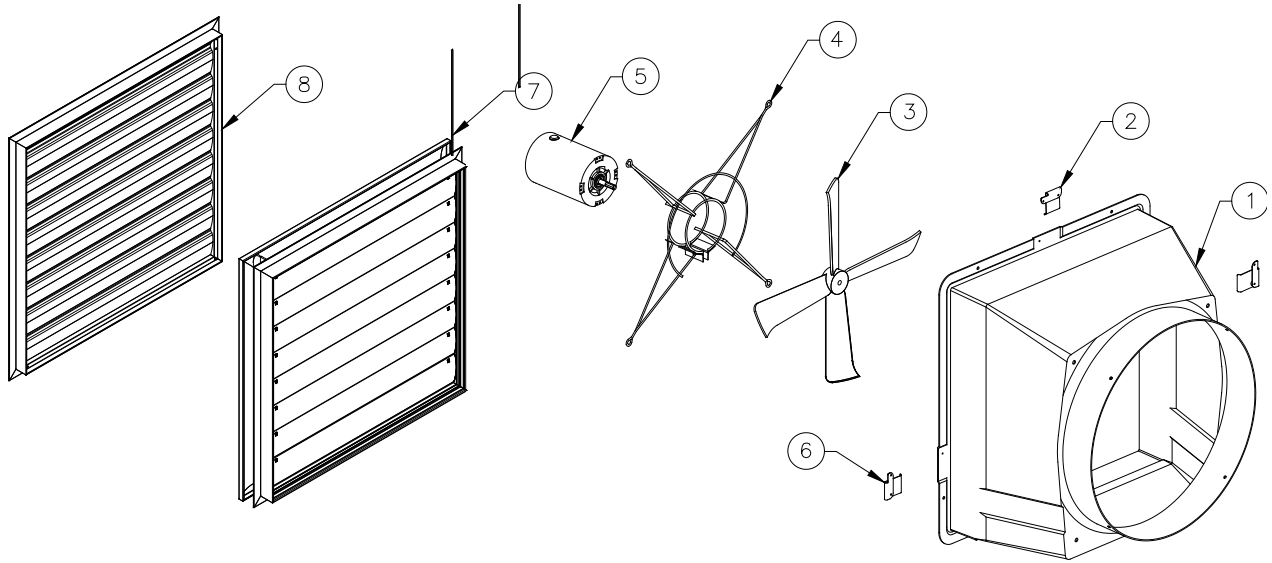

VX 14" - 26"

Item	Catalog No.	Description	Qty.
1	FH3414	Housing, 14" Vortex Fan, with Clips & Labels, FG	1
	FH3416	Housing, 16" Vortex Fan, with Clips & Labels, FG	1
	FH3418	Housing, 18" Vortex Fan, with Clips & Labels, FG	1
	FH3424	Housing, 24" Vortex Fan, with Clips & Labels, FG	1
	FH3127	Housing, 26" Vortex Fan, with Clips & Labels, FG	1
2	FH2119	Right Shutter Clip, AL	2
3	FP1031SS	Propeller, 14"DD, 7-Blade, ½" Bore, Set Screws, AL	1
	FP1038SS	Propeller, 16"DD, 4-Blade, Set Screws, AL	1
	FP1008SS	Propeller, 18"DD, 5-Blade, ½" Bore, Set Screws, AL	1
	FP1033SS	Propeller, 24"DD, 4-Blade, ½" Bore, Set Screws, AL	1
	FP1126SS	Propeller, 26.5" DD, 3-Blade, Set Screws, AL	1
4	FH1008	14" Fan, Motor Mount, PVC Coated	1
	FH1009	16"/18" Fan, Motor Mount, PVC Coated	1
	FH1010	24" Fan, motor Mount, PVC Coated	1
	FH2526	26" Fan, Motor Mount, PVC Coated	1
5	FM1010	14" DD, Motor, ⅛ HP, 1625 RPM, 48 Fr., 1 ph., 115/230V	1
	FM1043	16" DD, Motor, ¼ HP, 1625 RPM, 48 Fr., 1 ph., 115/230V	1
	FM1009	18" DD, Motor, ⅓ HP, 1625 RPM, 48 Fr., 1 ph., 115/230V	1
	FM1008	24"/26" DD, Motor, ⅓ HP, 1075 RPM, 48 Fr., 1 ph., 115/230V	1
	FM1070	24"/26" DD, Motor, ⅓ HP, 1075 RPM, 48 Fr., 3 ph., 208-230/460V	1
6	FH2117	Left Shutter Clip, Al (14"-26" fans only)	1
7	PT0914	Shutter, 16¾" SQ., Belted inlet, White Plastic	1
	PT1618	Shutter, 21⅝" SQ., Belted inlet, White Plastic	1
	PT24	Shutter, 27⅝" SQ., Belted inlet, White Plastic	1
	PT26	Shutter, 29.4" SQ., Belted inlet, White Plastic	1
8	PZ0914	Shutter, 16¾" SQ., White Plastic	1
	PZ1618	Shutter, 21⅝" SQ., White Plastic	1
	PZ24	Shutter, 27⅝" SQ., White Plastic	1
	PV26	Shutter, 29.4" SQ., White Plastic	1