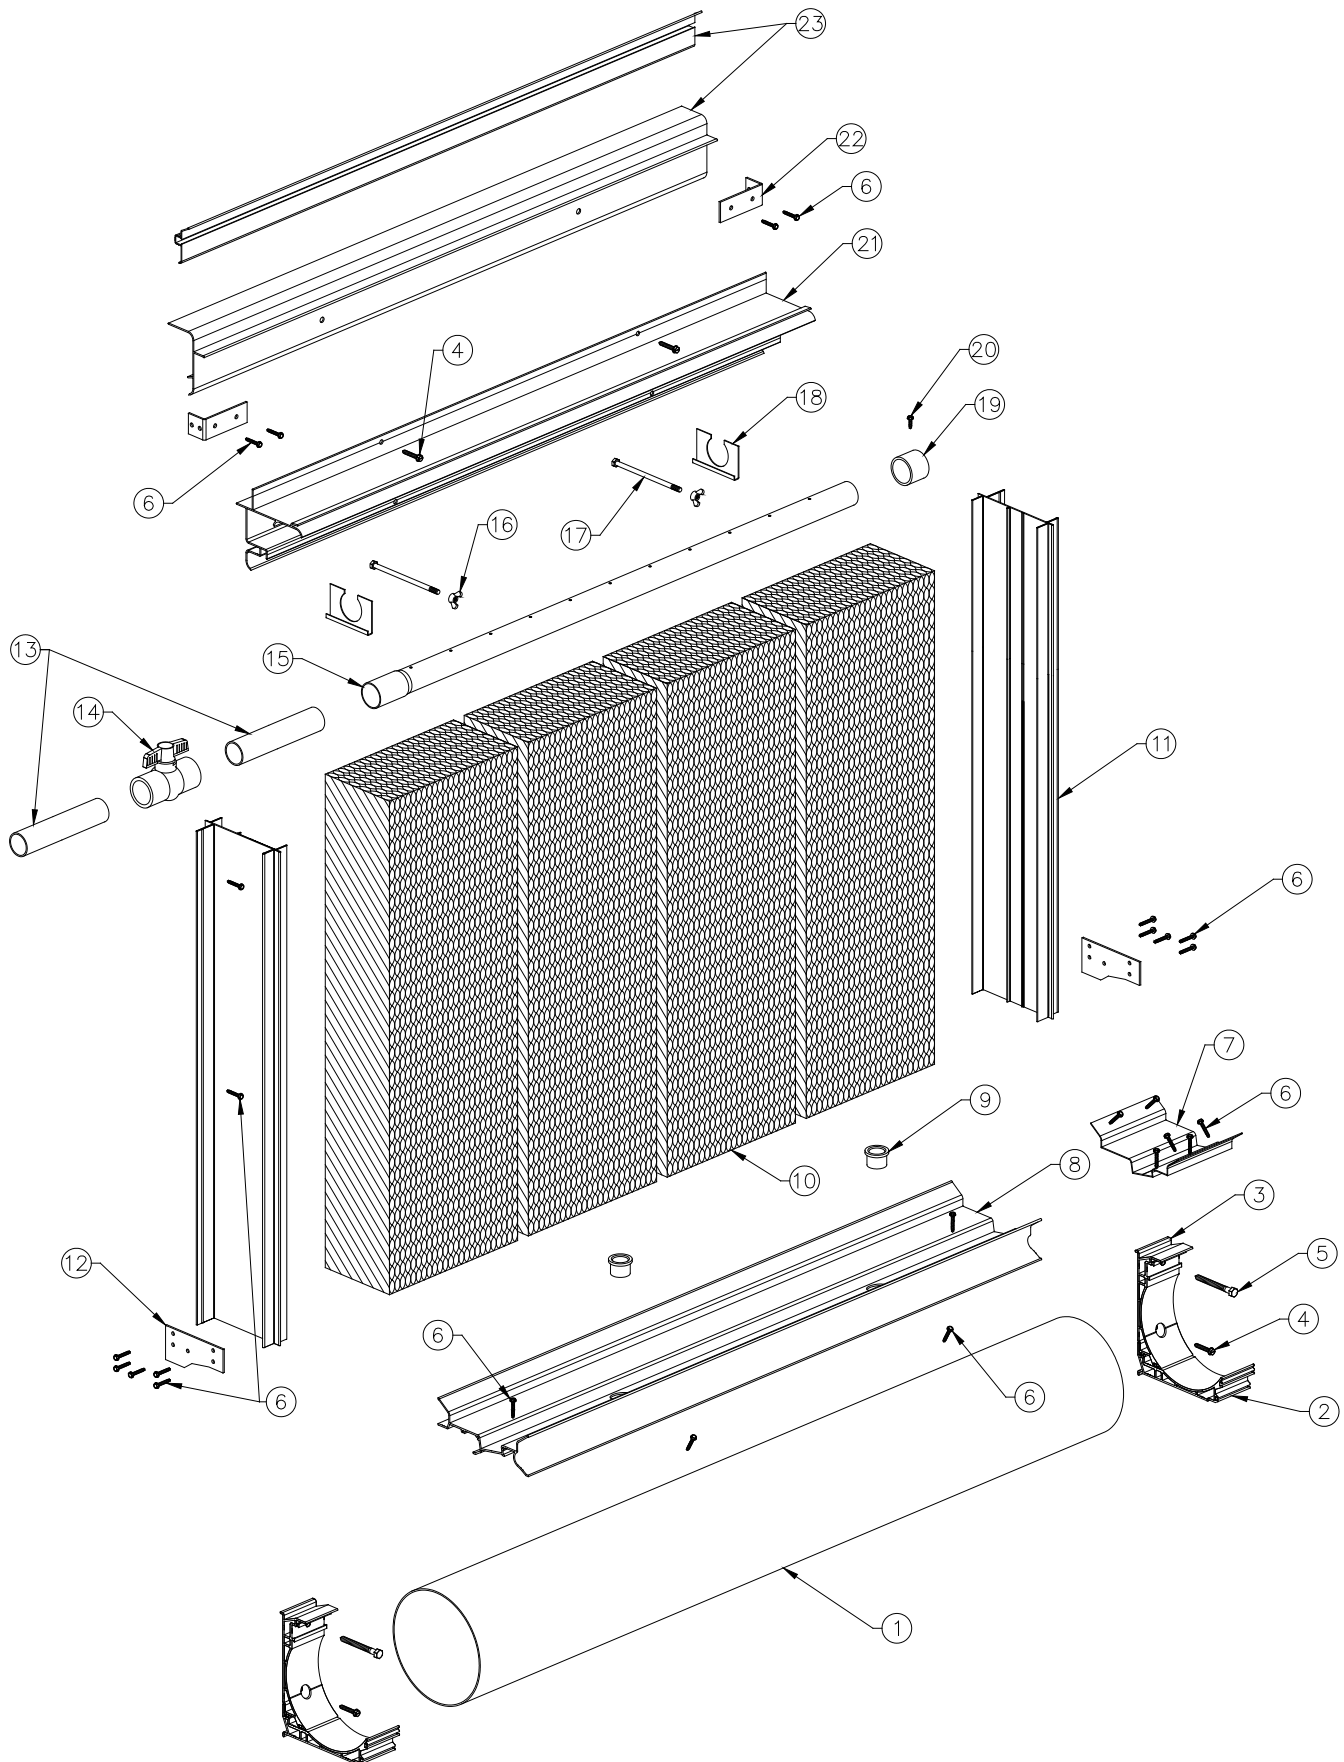

CT Cooling (continue on next page)

CT Cooling (continued)

Item	Catalog No.	Description	Qty.
1	JP3018	8" Dia. Air Pipe (PIP 50) White PVC	varies/foot
2	EC1328	Pipe Support Bracket, without holes	varies/foot
3	EC1330	Pipe Support Bracket, with holes	varies/foot
4	KS2105	Lag Screw, #14 x 1½", Stainless Steel	varies
5	KS2462	Lag Screw, ⅜" x 3½", Zinc Plated	varies
6	KS2257	TEK Screw, #10 x 1¼" Hex Washer, Stainless Steel	varies
7	EC1340	Drip Collector Splice, 6"W., plastic	varies
8	EC1290	Drip Collector, 2'L., White PVC	varies
	EC1291	Drip Collector, 4'L., White PVC	varies
	EC1296	Drip Collector, 5'L., White PVC	varies
	EC1294	Drip Collector, 10'L., White PVC	varies
9	EC1148	Drain Fitting, 1" x ¾", Schedule 40	varies
10*	CEL1545061272MI	Pad Material (see Price Catalog - Cooling section)	varies
11	EC1046	End Panel, 75.25"H., Plastic	2
12	EC1310	Drip Collector End Cap	2
13	EC1299	Pipe Nipple 1½" x 10"L. Schedule SDR21 PVC	2
14	EC1224	Ball Valve, 1½" Slip, Schedule 40 PVC	1
15	EC1298	Distribution Pipe, 1½" Dia. with ⅛" Dia. holes, 3" O.C.	varies
16	KN2302	Wing Nut, ⅝" Dia., Nylon	varies
17	KS1009	Bolt, 6" x ⅝" Dia., Stainless Steel	varies
18	EC1031	Pipe Holder for 1½" Dia., Aluminum	varies
19	EC1226	Slip Cap, 1½" Schedule 40 White PVC	1
20	KS2252	TEK Screw, #10 x ¾", Stainless Steel	1
21	EC1078	Distribution Cap, 2' L., Aluminum	varies/foot
	EC1072	Distribution Cap, 4' L., Aluminum	varies/foot
	EC1079	Distribution Cap, 5' L., Aluminum	varies/foot
	EC1076	Distribution Cap, 10' L., Aluminum	varies/foot
22	EC1202	Angle Bracket, 1½" x 4" x 1½", Stainless Steel	2
23	Standard Pad Retainer		
	EC1071	Pad Retainer, 2' L., Aluminum	varies/foot
	EC1065	Pad Retainer, 4' L., Aluminum	varies/foot
	EC1070	Pad Retainer, 5' L., Aluminum	varies/foot
	EC1068	Pad Retainer, 10' L., Aluminum	varies/foot
	Optional: Open Header Pad Retainer		
	EC1902	Pad Retainer, Open Style, 2' L., Aluminum	varies/foot
	EC1904	Pad Retainer, Open Style, 4' L., Aluminum	varies/foot
	EC1905	Pad Retainer, Open Style, 5' L., Aluminum	varies/foot
	EC1910	Pad Retainer, Open Style, 10' L., Aluminum	varies/foot