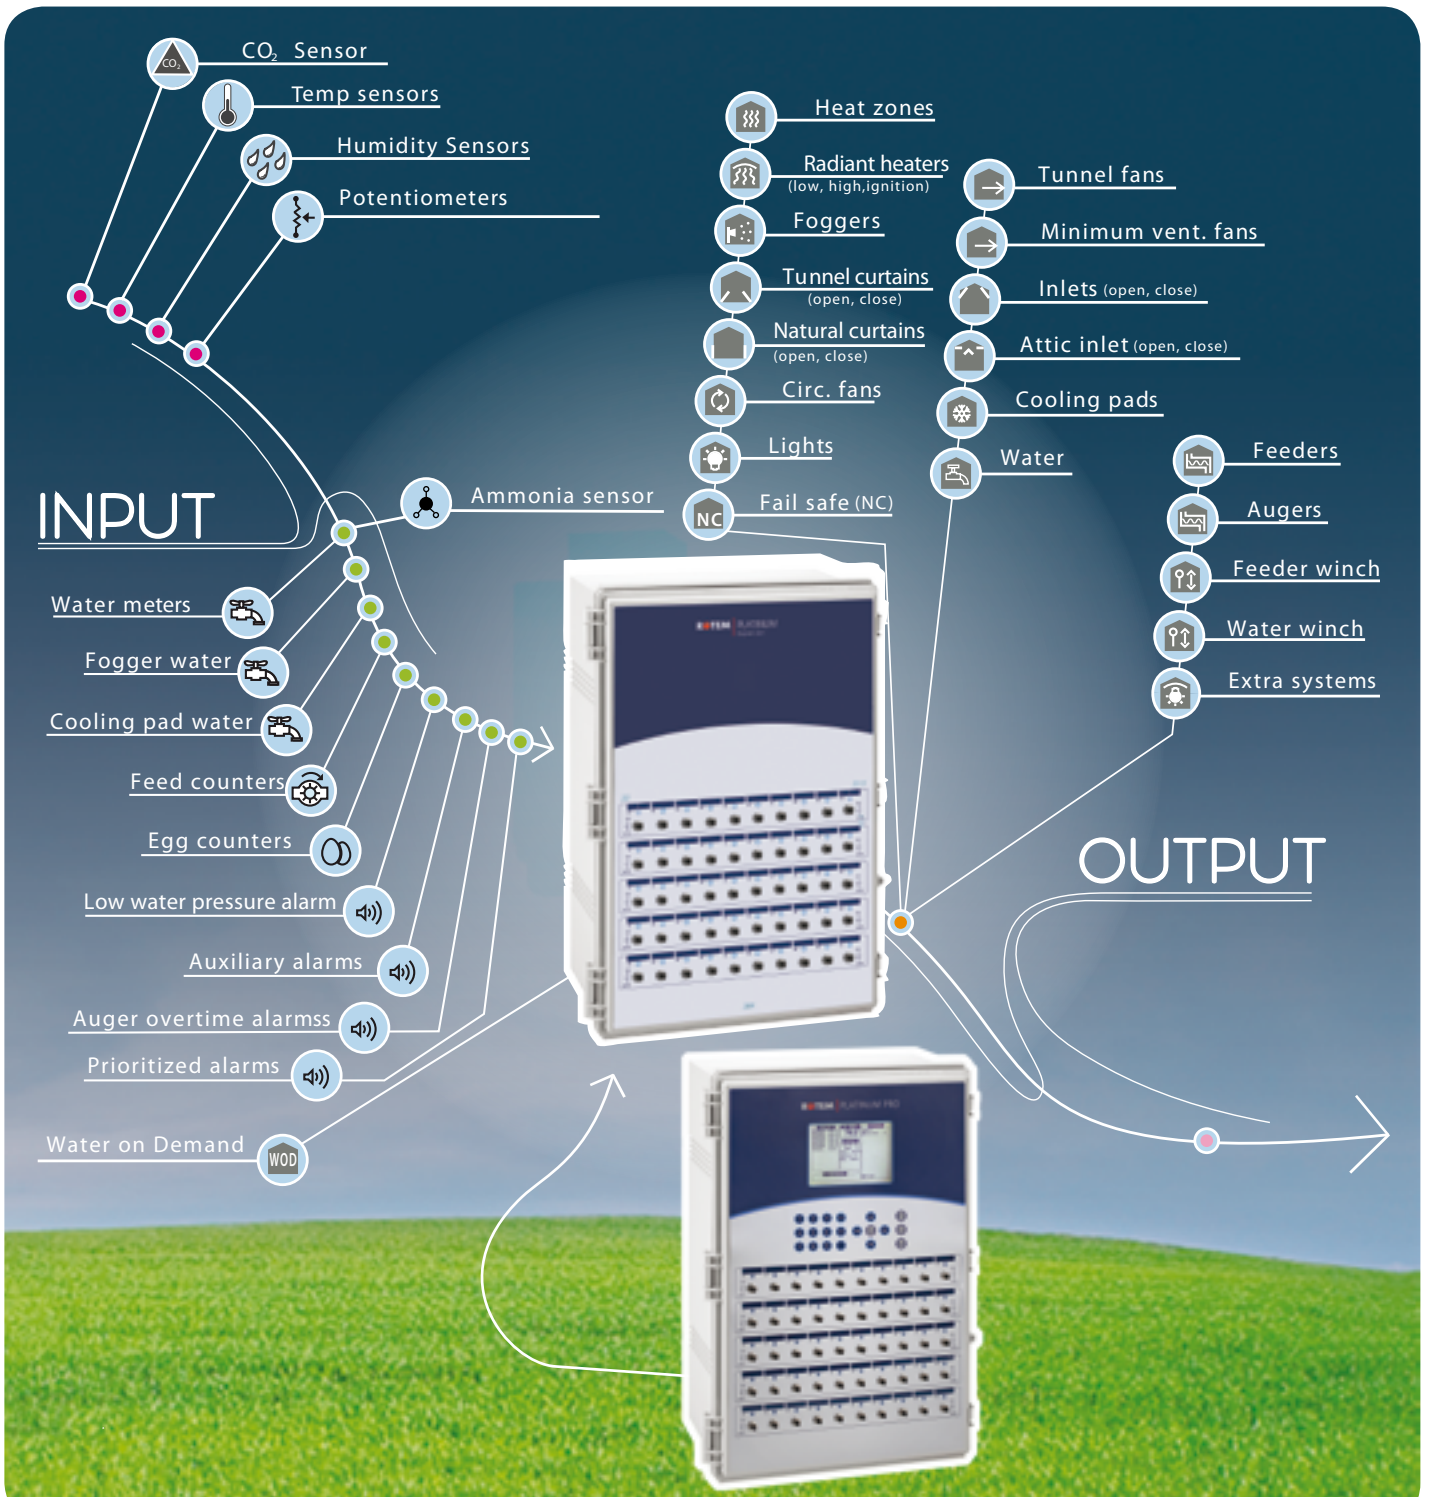

Australia Phone +61 2 8843 1594, agh.info@munters.com.au, **Brazil** Phone +55 41 3317 5050, contato@munters.com,
Canada Phone +1 517 676 7070, aghort.info@munters.com, **China** Phone +86 10 8048 3493, marketing@munters.cn,
Denmark Phone +45 98 623 311, aghort@munters.dk, **India** Phone +91 20 6681 8900, info@munters.in, **Indonesia**
Phone +66 2 642 2670, info@munters.co.th, **Italy** Phone +39 0183 5211, info@munters.it, **Japan** Phone +81 3 5970 0021,
mkk@munters.jp, **Korea** Phone +82 2 7618 701, munters@munters.co.kr, **Mexico** Phone +52 818 2625 400, dhinfo@munters.com,
Singapore Phone +65 7 446 828, info@munters.com.sg, **South Africa and Sub-Sahara Countries** Phone +27 11 997 2000,
info@munters.co.za, **Spain** Phone +39 0183 5211, info@munters.it, **Sweden** Phone +46 8 6266 300, info@munters.se,
Thailand Phone +66 2 6422 670, info@munters.co.th, **Turkey** Phone +90 262 7513 750, info@muntersform.com, **USA**
Phone +1 517 676 7070, aghort.info@munters.com, **Export & Other countries** Phone +39 0183 5211, info@munters.it

Your closest distributor