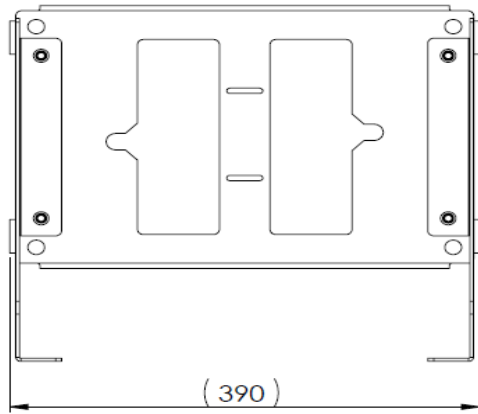

ComDry Wall Bracket

Article 170-013419-001

Topview:

Frontview:

Sideview:

ITEM NO.	DESCRIPTION	QTY.
1	WALL, BRACKET	1
2	WALL BRACKET SUB ASSEMBLY LEFT	1
3	WALL BRACKET SUB ASSEMBLY RIGHT	1
4	SCREW MFT M6x20 FZB	4