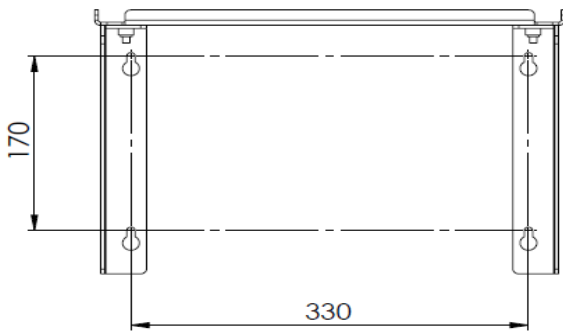

ComDry Wall Bracket

Article 170-013419-001

Topview:

Frontview:

Sideview:

ITEM NO.	DESCRIPTION	QTY.
1	WALL, BRACKET	1
2	WALL BRACKET SUB ASSEMBLY LEFT	1
3	WALL BRACKET SUB ASSEMBLY RIGHT	1
4	SCREW MFT M6x20 FZB	4