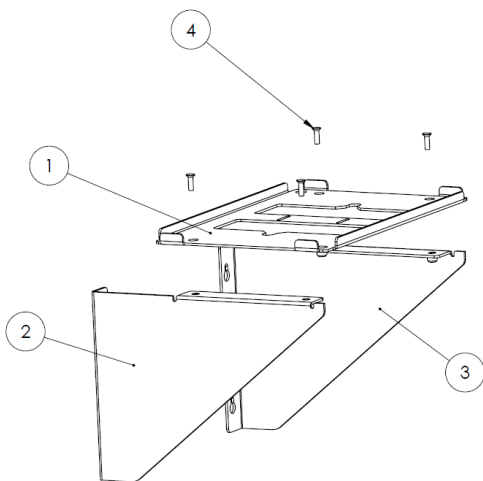

ComDry Wall Bracket

Article 170-013419-001

Topview:

Frontview:

Sideview:

ITEM NO.	DESCRIPTION	QTY.
1	WALL, BRACKET	1
2	WALL BRACKET SUB ASSEMBLY LEFT	1
3	WALL BRACKET SUB ASSEMBLY RIGHT	1
4	SCREW MFT M6x20 FZB	4