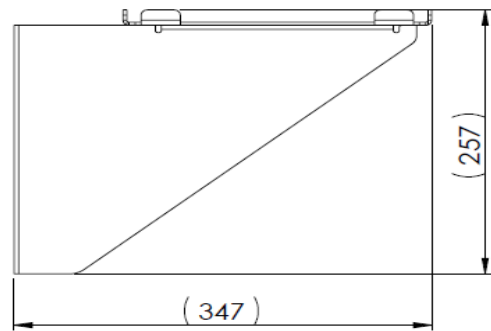

ComDry Wall Bracket

Article 170-013419-001

Topview:

Frontview:

Sideview:

ITEM NO.	DESCRIPTION	QTY.
1	WALL, BRACKET	1
2	WALL BRACKET SUB ASSEMBLY LEFT	1
3	WALL BRACKET SUB ASSEMBLY RIGHT	1
4	SCREW MFT M6x20 FZB	4