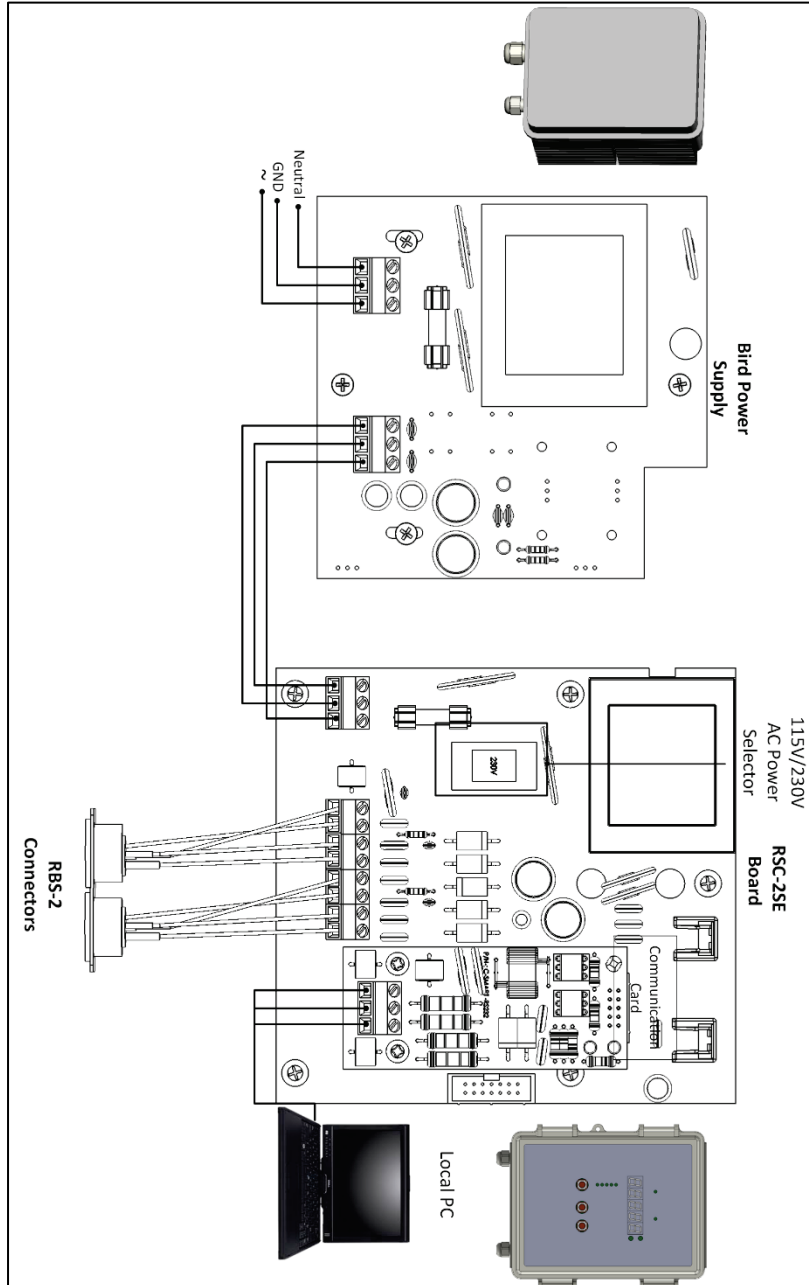

RBS-2 / RBS-2-50M

RBS-2 supports the RSC-2 Scale Center.

PN: 116263

Ag/MIS/ImEn-2719-04/19 Rev 1.0

RBS-2 / RBS-2-50M

RBS-2 supports the RSC-2 Scale Center.

PN: 116263

Ag/MIS/ImEn-2719-04/19 Rev 1.0