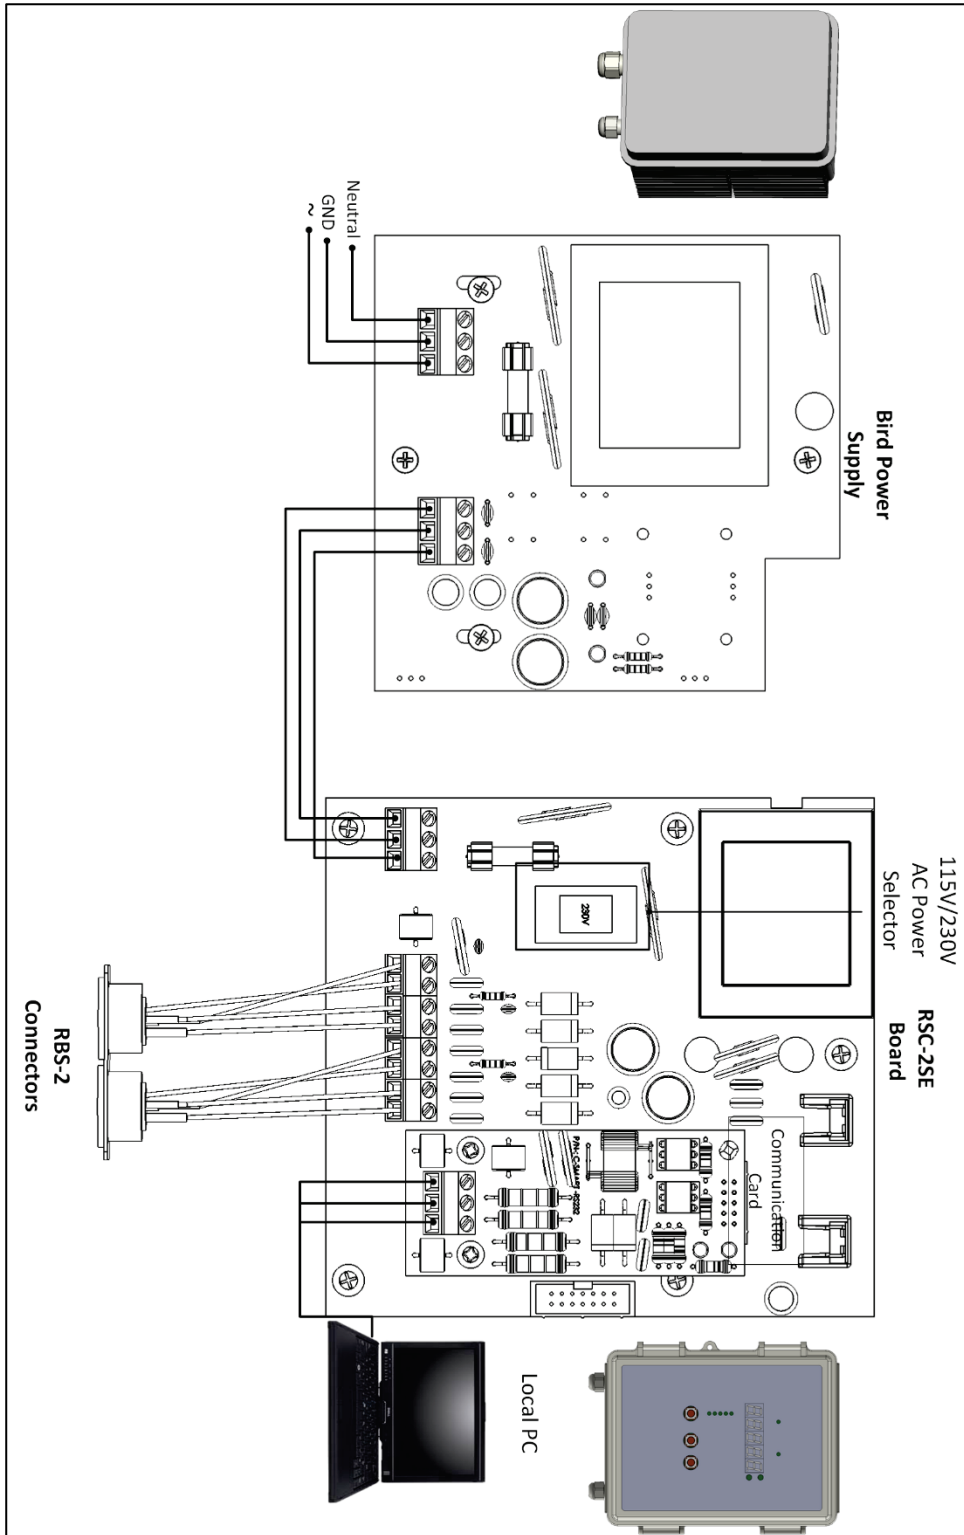

RBS-2 / RBS-2-50M

RBS-2 supports the RSC-2 Scale Center.

PN: 116263

Ag/MIS/ImEn-2719-04/19 Rev 1.0

RBS-2 / RBS-2-50M

RBS-2 supports the RSC-2 Scale Center.

PN: 116263

Ag/MIS/ImEn-2719-04/19 Rev 1.0