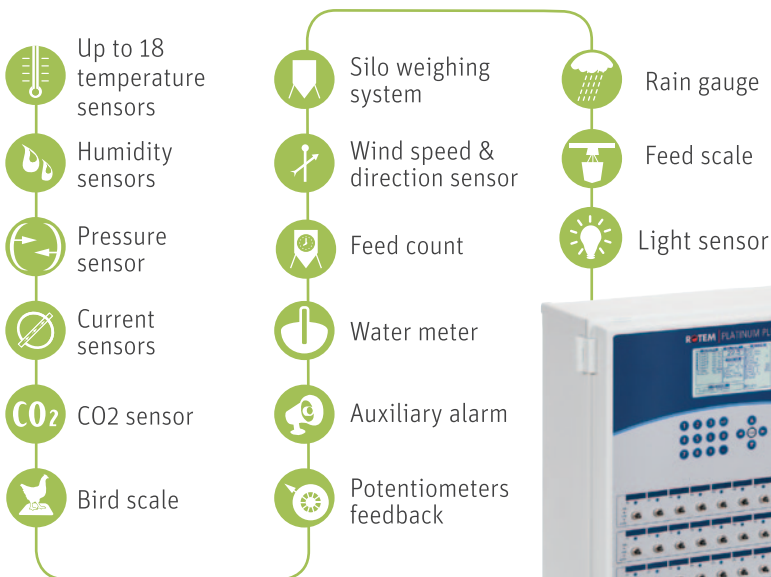

Input

Local Networks

Remote Communication