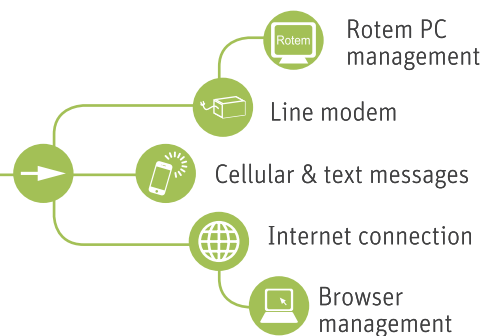

Benefits

- + **Fuel saving** features reduce operating costs.
- + **Large LCD graphic** display enables simplified navigation between menu items.
- + **Precision Ventilation** maintains optimal environmental conditions.
- + **Current Sense Sensors** provide real-time indication of status or malfunctions.
- + **Real-time alarms** inform the grower if anything goes wrong.
- + **Remote control** enables long distance management.
- + **Extensive memory and SD card** enable storing huge volumes of detailed data, log histories, and simple controller upgrades.

Take Control[®]

Platinum Plus⁺ Features

- + On-screen help and graphs
- + Large & friendly numeric keypad
- + Up to 80 heavy-duty relays (1 HP)
- + Smart on/off/auto override switches
- + Battery backup option
- + Coordinated digital/analog static pressure control
- + 16 independent heat zones
- + Precision fogger and cool cell cooling systems
- + Failsafe emergency relay
- + SD card and ARM CPU
- + Multi language support

Input

Local Networks

Remote Communication

Output

Design: [M&G] BR-PP-EN | 2.0.0 | ISO 9001:2008