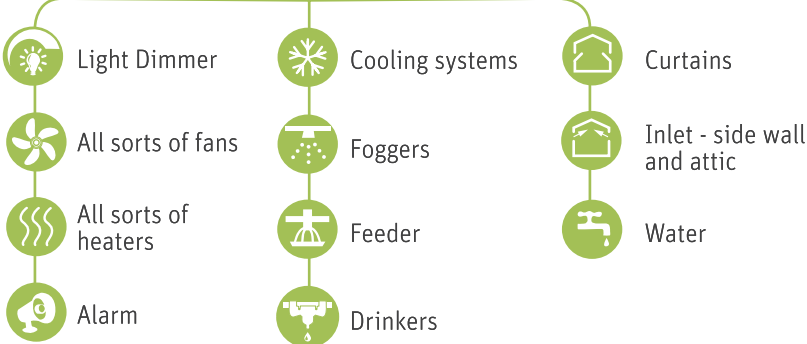

Input

Local Networks

Remote Communication

Output

Design: [M&G] BR-PP-EN | 2.0.0 | ISO 9001:2008