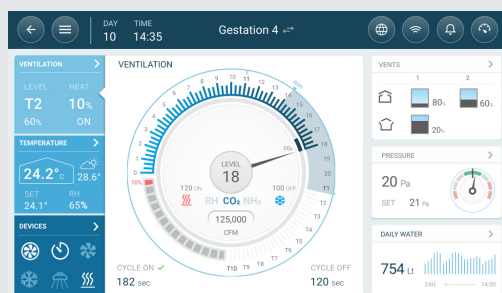

Intuitive interface