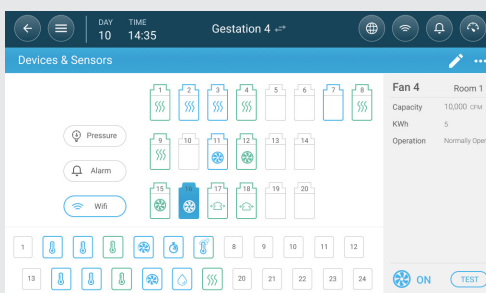

user through the setup and configuration, and simplifies any needed troubleshooting. Featuring dual room control, Trio 20 easily manages varying herd requirements. The remote management package includes Cloud services, TrioAir App, and a personal Munters ID account. Both the Trio 20 touch screen and the remote services provide a singular user experience, enabling you to conveniently manage settings, users, and preferences with the highest possible security.

TrioAir App

Intuitive interface

Manage all devices and sensors

GET THE APP

Climate Controller Rotem Trio 20